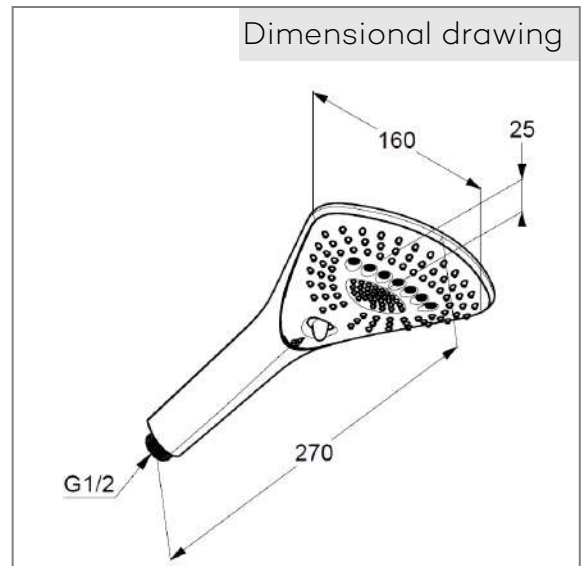

## Technical Data

KLUDI FIZZ  
hand shower 3 S  
DN 15

Ref.:  
6770043-00

Finishes:  
43 white

Product description  
Manufacturer KLUDI GmbH & Co. KG  
Typ: KLUDI FIZZ  
hand shower 3 S DN 15  
Ref: 6770043-00  
hand shower 3 S  
3 spray pattern  
Volumen/ booster/ smooth  
with cleaning system  
Flow rate at 3 bar = 18 l/min.  
connection 1/2"  
sieve seal

Product picture

Dimensional drawing

Flow rate diagram