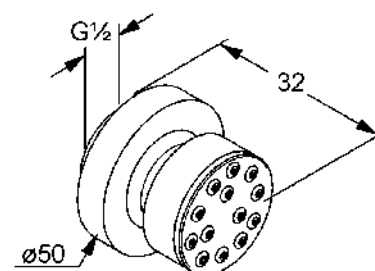

**Product:** KLUDI FIZZ 1 S body spray DN 15

**Ref.:** 6708305-00

**Product description**

body spray DN 15  
 wall fastening  
 flow class Z  
 swivelling  
 normal spray  
 with ball joint and escutcheon  
 noise group I

Finishes:  
 05 chrome

**Product picture**

**Advertisement**

- \* KLUDI GmbH & Co KG KLUDI FIZZ 1 S body spray item no. 6708305-00
- \*\* chrome plated brass/plastic, DIN EN 284
- \*\*\* DIN EN 1112

body spray, manufacturer KLUDI GmbH & Co KG  
 KLUDI FIZZ 1 S body spray item no. 6708305-00, DN 15, chrome plated brass/plastic, swivel body spray, type: swivel body spray with normal spray an ball joint swing range 25 °, projection 32 mm, escutcheon Ø 50 mm, noise level DIN EN 4109 group I, flow class Z, for pressure type water heater, male connection 1/2 inch, PN 5

**Dimensional drawing**

**Flow rate diagram**