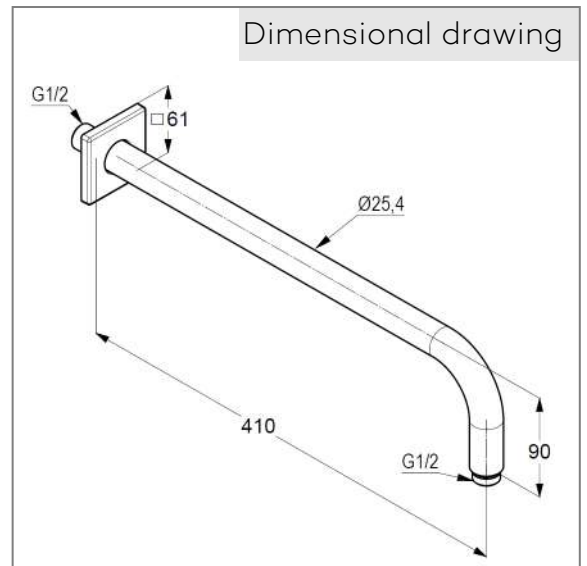

Technical Data

KLUDI A-QA
Wall shower arm
400 mm
DN 15

Ref.:
6653491-00

Finishes:
91 white/ chrome

Product description
Manufacturer KLUDI GmbH & Co. KG
Typ: KLUDI A-QA
Wall shower arm DN 15
400 mm
Ref.: 6653491-00
Wall shower arm
Flow rate at 3 bar = 42 l/ min.
connection 1/2"
for head showers DN 15
with push-on rosette 61 x 61 mm
for rigid wall mounting
projection 400 mm

Product picture

Dimensional drawing

Flow rate diagram