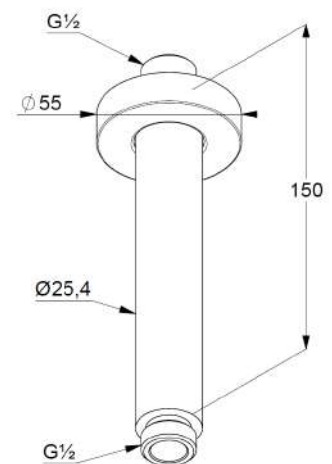

Technical Data

KLUDI A-QA
ceiling outlet
150 mm
DN 15

Ref.:
6651505-00

Finishes:
05 chrome

Product description
Manufacturer KLUDI GmbH & Co. KG
Typ: KLUDI A-QA
ceiling outlet DN 15
150 mm
Ref.: 6651505-00
ceiling outlet
Flow rate at 3 bar = 42 L
connection 1/2"
for head showers DN 15
with push-on rosette Ø 55 mm

Product picture

Dimensional drawing

Flow rate diagram