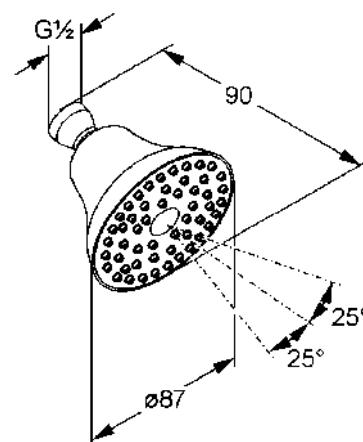

Product: KLUDI headshower 1 S DN 15

Ref.: 6219105-00

Product description

headshower 1 S DN 15
 flow class B
 with cleaning system
 normal spray
 with ball joint G 1/2
 without shower arm
 suitable for water heater with a flow capacity
 of at least 13 l/min
 noise group I

Finishes:
 05 chrome

Product picture

Advertisement

- * KLUDI GmbH & Co KG KLUDI 1 S headshower item no. 6219105-00
- ** chrome plated brass/plastic, DIN EN 248
- *** DIN EN 1112

headshower, manufacturer KLUDI GmbH & Co KG KLUDI 1 S headshower item no. 6219105-00, DN 15, chrome plated brass/plastic, type: with normal spray, with ball joint 1/2 inch swing range 25 °, projection 90 mm, diameter shower head Ø 87 mm, noise level DIN EN 4109 group I, without report no., flow class B, female connection 1/2 inch, for pressure type water heater, for continuous line heater, PN 5,

Dimensional drawing

Flow rate diagram