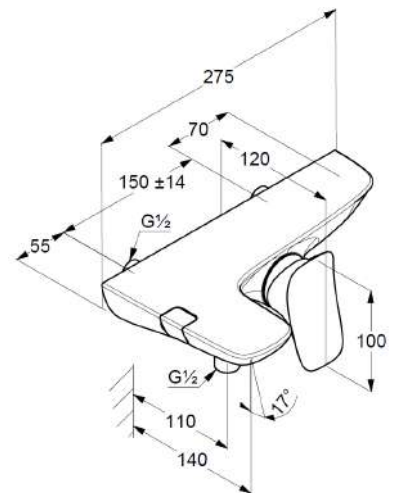

bath-and shower mixer  
single lever mixer  
wall mounted  
automatic diverter: shower/bath  
solid lever, metal  
aerator, S-Pointer M24  
shower outlet G $\frac{1}{2}$   
protected against back flow  
ceramic cartridge with hot water safety device  
flow rate at 3 bar 27 l/min.  
covert eccentric wall connections

### Produktabbildung/ Product picture

### Maßzeichnung/ Dimensional drawing