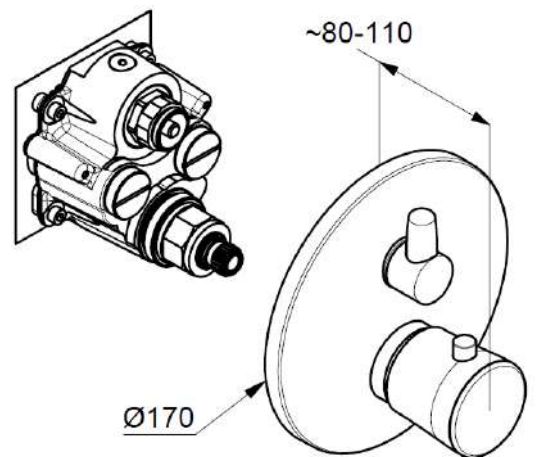

Technische Daten/ Technical Data

KLUDI BALANCE

concealed thermostatic bath-shower mixer
trim set without pre-installation set
PN 10

Ref.:
528308775

Finishes:
87 matt black/chrome

Product description

Manufacturer KLUDI GmbH & Co. KG

Typ: KLUDI BALANCE

concealed thermostatic bath-shower mixer
trim set without pre-installation set

Ref.: 528308775

concealed thermostatic bath-shower mixer
trim set without pre-installation set
pre installation set KLUDI FLEXX.BOX Ref.: 88011
trim set with functional unit
vertical wall mounted
diverter as rotary ceramic valve
temperature handle with hot water safety at 38°C
flow rate at 3 bar 20 l/min.
with integrated back flow preventer

Produktabbildung/ Product picture

Maßzeichnung/ Dimensional drawing

Durchfluss/ Flow rate