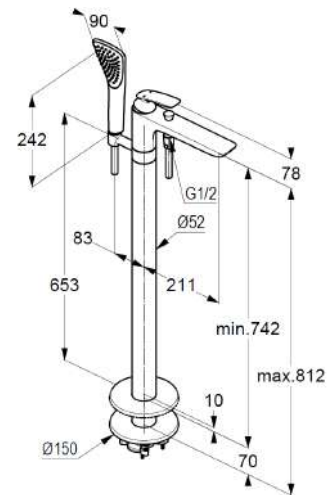

bath-and shower mixer
single lever mixer
trim set without pre-installation set
pre installation set KLUDI FLEXX.BOX Ref.: 88088
floor standing for free standing bath tubs
with shower holder
automatic diverter: shower/bath
solid lever, metal
aerator M24
protected against back flow
shower outlet G $\frac{1}{2}$
ceramic cartridge with hot water safety device
flow rate at 3 bar 22,5 l/min.
fixed spout
hand shower and shower hose 1250mm

KLUDI FIZZ hand shower 1 S

1 spray pattern
Volumen
with cleaning system
sieve seal

shower hose
plastic coated
with conical nuts
anti twist
G $\frac{1}{2}$ x G $\frac{1}{2}$ x 1250mm

Produktabbildung/ Product picture

Maßzeichnung/ Dimensional drawing

Durchfluss/ Flow rate