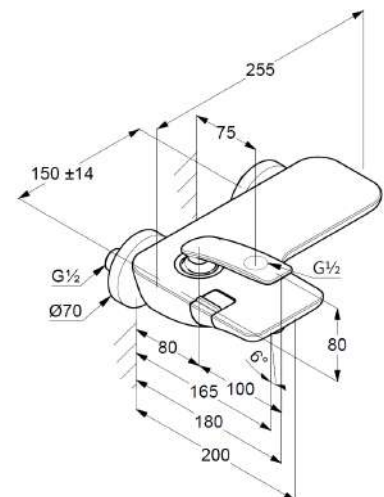

protected against back flow

shower outlet G $\frac{1}{2}$

ceramic cartridge with hot water safety device

flow rate at 3 bar 21 l/min.

S-unions G $\frac{1}{2}$ x G $\frac{3}{4}$

Produktabbildung/ Product picture

Maßzeichnung/ Dimensional drawing

Durchfluss/ Flow rate