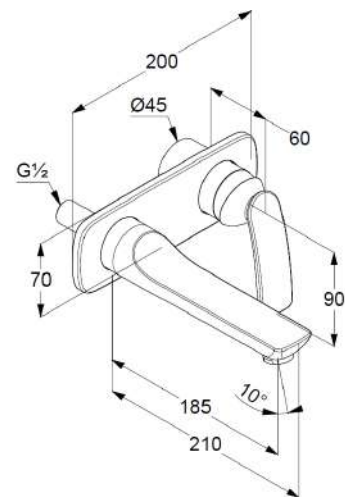

Technische Daten/ Technical Data

KLUDI BALANCE
single lever basin mixer
DN 15

Ref.:
522469175

Finishes:
91 white/chrome

Product description
Manufacturer KLUDI GmbH & Co. KG
Typ: KLUDI BALANCE
basin mixer
Ref.: 522469175

basin mixer
concealed basin mixer
single lever mixer
trim set without pre-installation set KLUDI Ref.: 38243
wall mounted
fixed spout 185mm
solid lever, metal
aerator, S-Pointer M24 PCA
ceramic cartridge
flow rate at 3 bar 5 l/min.

Produktabbildung/ Product picture

Maßzeichnung/ Dimensional drawing

Durchfluss/ Flow rate