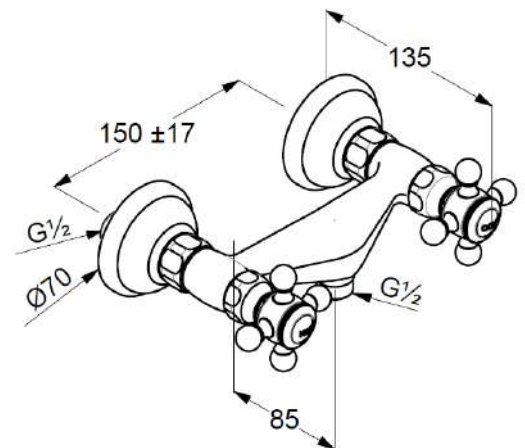

Technische Daten/ Technical Data

KLUDI 1926
shower mixer
DN 15

Ref.:
516104520

Finishes:
45 gold plated 23 carat

Product description
Manufacturer KLUDI GmbH & Co. KG
Typ: KLUDI 1926
shower mixer
Ref.: 516104520

shower mixer
2-handle mixer
wall mounted
cross handle, metal
protected against back flow
shower outlet G $\frac{1}{2}$
ceramic headparts 180°
flow rate at 3 bar 21 l/min.
S-unions G $\frac{1}{2}$ x G $\frac{3}{4}$

Produktabbildung/ Product picture

Maßzeichnung/ Dimensional drawing

Durchfluss/ Flow rate