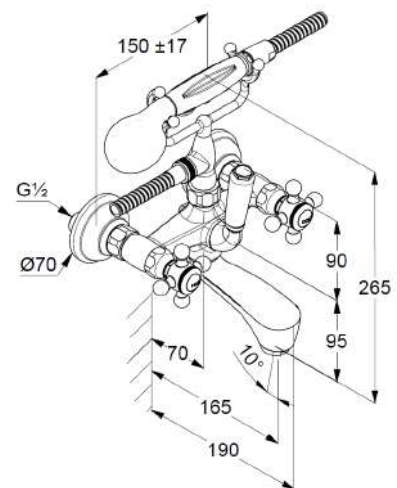

Technische Daten/ Technical Data

KLUDI 1926
bath and shower mixer
DN 15

Ref.:
514414520

Finishes:
45 gold plated 23 carat

Product description
Manufacturer KLUDI GmbH & Co. KG
Typ: KLUDI 1926
bath and shower mixer
Ref.: 514414520

bath and shower mixer
2-handle mixer
wall mounted
manual diverter: shower/bath
cross handle, metal
Aerator M28
protected against back flow
shower outlet G $\frac{1}{2}$
ceramic headparts 180°
flow rate at 3 bar 23 l/min.
S-unions G $\frac{1}{2}$ x G $\frac{3}{4}$

hand shower 1 S
1 spray pattern
connection G $\frac{1}{2}$
sieve seal

shower hose
plastic coated
with metal-effect
G $\frac{1}{2}$ x G $\frac{1}{2}$ x 1250mm

Produktabbildung/ Product picture

Maßzeichnung/ Dimensional drawing