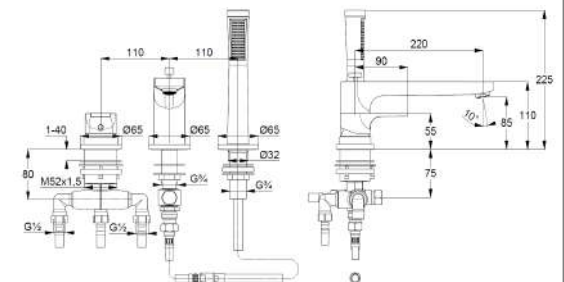

ceramic cartridge with hotwater safety device

flow rate at 3 bar = 24 l/ min.

shank fixing

without bath inlet

without flexible high pressure supply tubes

Article No. 7544605-00

Hand shower hoses M15 x 1500 mm

Product Picture

Dimensional drawing

Flow rate diagram