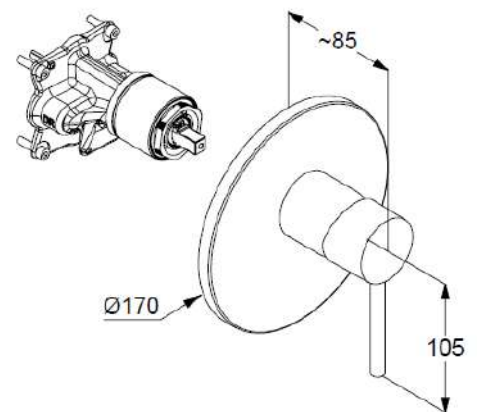

## Technische Daten/ Technical Data

KLUDI BOZZ

concealed single lever shower mixer

Ref.:

386553976

Finishes:

39 matt black

Product description

wall mounted

trim set with functional unit

solid lever, metal

ceramic cartridge with hot water safety device

flow rate at 3 bar 25 l/min.

### Produktabbildung/ Product picture

### Maßzeichnung/ Dimensional drawing