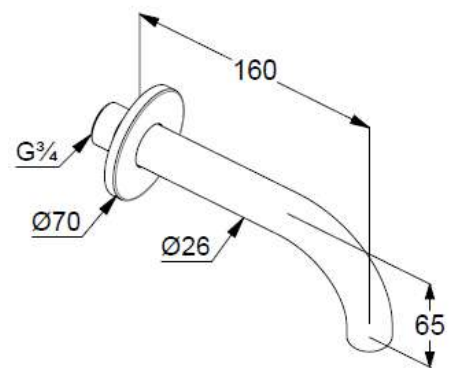

Technische Daten/ Technical Data

KLUDI BOZZ
wall spout
DN 20

Ref.:
3850539

Finishes:
39 matt black

Product description
Manufacturer KLUDI GmbH & Co. KG
Typ: KLUDI BOZZ
wall spout
Ref.: 3850539

wall spout
wall mounted
aerator, S-Pointer M24
flow rate at 3 bar 25 l/min.
fixed spout
connection G $\frac{3}{4}$
with push-on rosette \varnothing 70mm

Produktabbildung/ Product picture

Maßzeichnung/ Dimensional drawing

Durchfluss/ Flow rate