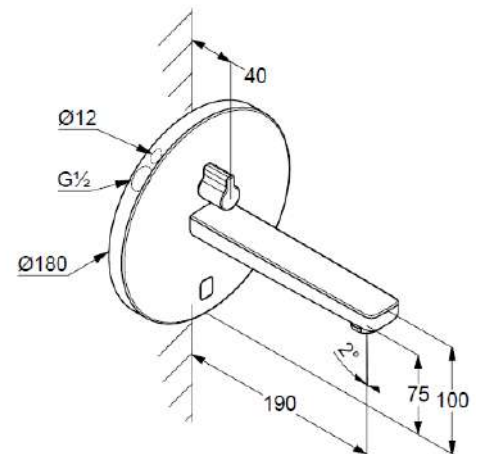

Technische Daten/ Technical Data

KLUDI ZENTA SL

electronic controlled basin mixer
trim set
190 mm

Ref.: 3850105

Finishes:
05 chrome

Product description

Manufacturer KLUDI GmbH & Co. KG

Typ: KLUDI ZENTA SL

electronic controlled basin mixer

Ref.: 3850105

electronic controlled basin mixer
6V battery or 230V main adapter
trim set without pre-installation set
pre installation set KLUDI Art. Nr. 38001 and 38002
mixing shaft with temperature handle
optical object registration
aerator, S-Pointer M24 PCA
flow rate at 3 bar 5 l/min.
activation optoelectrical
maximum water run-time ca. 2 minutes
safety class IP65
hygienic flushing

Produktabbildung/ Product picture

Maßzeichnung/ Dimensional drawing

Durchfluss/ Flow rate