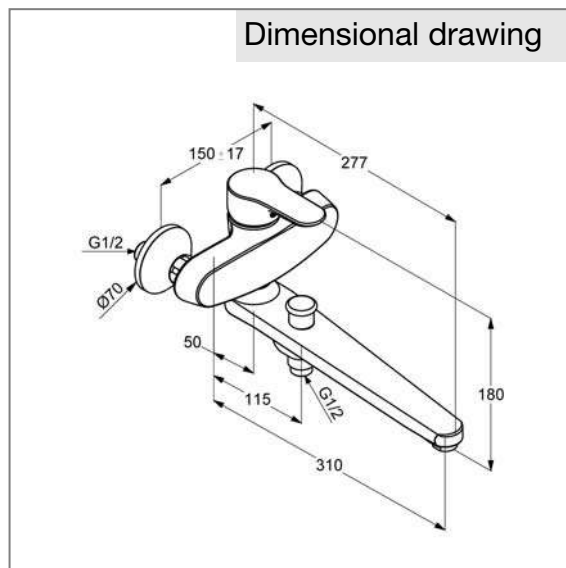

**Product:** KLUDI SPECIAL OBJEKTA single lever bath- and shower mixer DN 15

**Ref.:** 324910575

**Product description**

single lever bath- and shower mixer DN 15  
 wall mounting  
 solid lever  
 ceramic cartridge with hot water safety device  
 aerator M 24 x 1  
 flow class BB  
 automatic diverter: shower to bath tub  
 shower outlet G 1/2 inch  
 protected against back flow  
 S unions G 1/2 x 3/4 inch

Finishes:  
 05 chrome

Product picture

**Advertisement**

single lever bath and shower mixer, manufacturer KLUDI GmbH & Co KG  
 KLUDI SPEZIAL OBJEKTA item no. 324910575  
 type: single lever bath- and shower mixer with swivel nozzle, DN 15 / PN 10, chrome plated brass, solid lever chrome plated metal, ceramic cartridge K-41 with hot water safety device, bath tub filler with aerator M 24 x 1, flow rate at bath tub filler 18,1 l/min at 3 bar, flow rate at shower outlet 22 l/min at 3 bar, automatic diverter: shower to bath tub, protected against back flow DIN EN 1717, shower connection 1/2 inch, concealed s-unions 1/2 x 3/4 inch  
 dimensions: projection: 310 mm, nozzle projection: 277 mm, height: 180 mm, centers: 150 mm

Dimensional drawing

Flow rate diagram