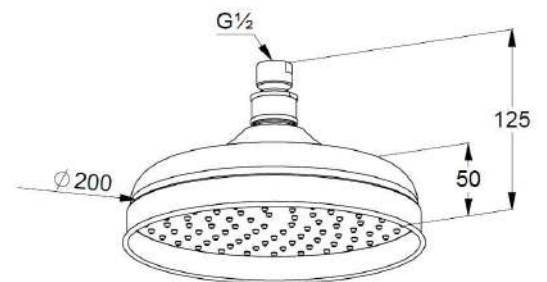

Technical Data

KLUDI 1926
Head shower 1 S
Ø 200
DN 15

Ref.:
2751045

Finishes:
45 gold plated 23 carat

Product description
Manufacturer KLUDI GmbH & Co. KG
Typ: KLUDI 1926
Head shower 1 S DN 15
Ref.: 2751045
Head shower 1 S
1 spray pattern
connection 1/2"
with ball joint
sieve seal

Product picture

Dimensional drawing

Flow rate diagram