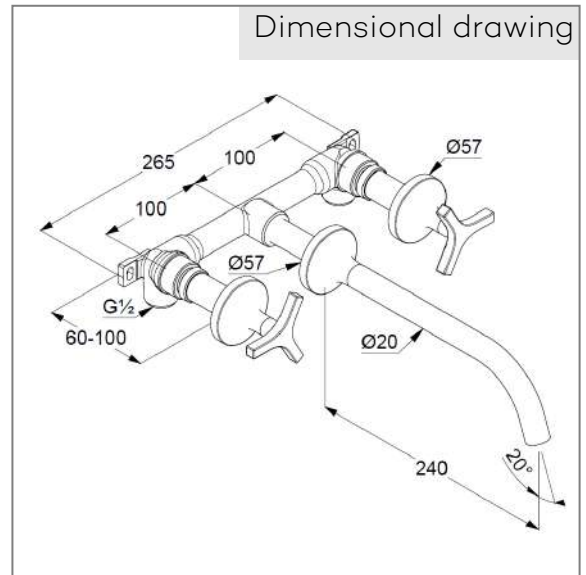

## Technical Data

KLUDI NOVA FONTE  
wall mounted basin mixer  
DN 15  
Style: Decó

Ref:  
201460539

Finishes:  
05 chrom

Product description  
Manufacturer KLUDI GmbH & Co. KG  
Typ: KLUDI NOVA FONTE  
wall mounted basin mixer  
projection 240 mm  
Ref.: 201460539  
wall mounted basin mixer DN15  
concealed basin mixer  
two handle mixer  
pre-installation set with trim set  
wall mounted  
3 hole mounted  
Y handle metal  
Aerator M18,5 PCA laminar  
ceramic headparts 90° (right/ left)  
flow rate at 3 bar = 5,6 l/ min.

Product picture

Dimensional drawing

Flow rate diagram