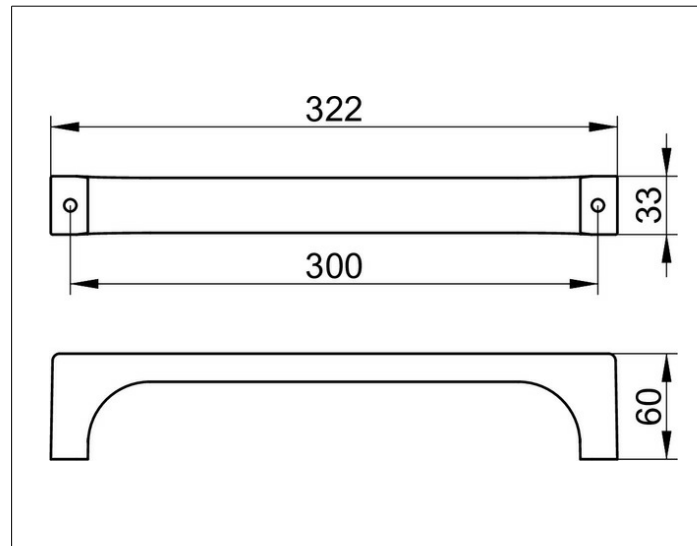

Edition 11

11107130000 Grab bar

**PRODUCT**

**DRAWING**

**SURFACE**

brushed black chrome

**DIMENSION**

300 mm

**SPECIFICATIONS**

KEUCO EDITION 11 grab bar 11107130000  
 brushed black chrome handle, seamlessly  
 in clear-cut design and geometric shapes, solid zinc die-cast mounting, max.  
 253 lb load easy to clean,  
 Installed at 11-13/16", with a total width of 12-11/16"  
 Radius 2-3/8"