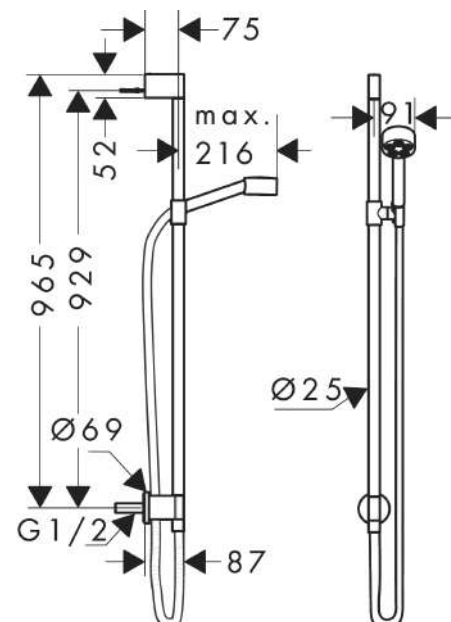

### product features

- consists of: hand shower, shower bar, shower hose, slider, wall connector
- shower head size: 73 mm
- spray type: PowderRain
- maximum flow rate at 3 bar: 9,1 l/min
- minimum flow pressure: 0,8 bar
- shower hose with conical nut on both ends
- pivot connector prevent hose from tangling
- wall mounting: screw fastening
- wall supports of metal
- stand pipe length: 965.0 mm
- shower bar diameter: 25 mm
- profile stand pipe: round
- drilling distance 929 mm
- metal hand shower holder

### Scale drawing

**AXOR One**  
**Shower set 75 1jet EcoSmart with wall connection**  
 Surfaces: **Brushed Brass**    Article Number: **48791950**

## Flowchart

The consumption was measured in combination with the appropriate fittings (thermosta/mixer/ in-wall valve) to reflect actual application in practice.

**AXOR One**  
**Shower set 75 1jet EcoSmart with wall connection**  
Surfaces: **Brushed Brass** Article Number: **48791950**