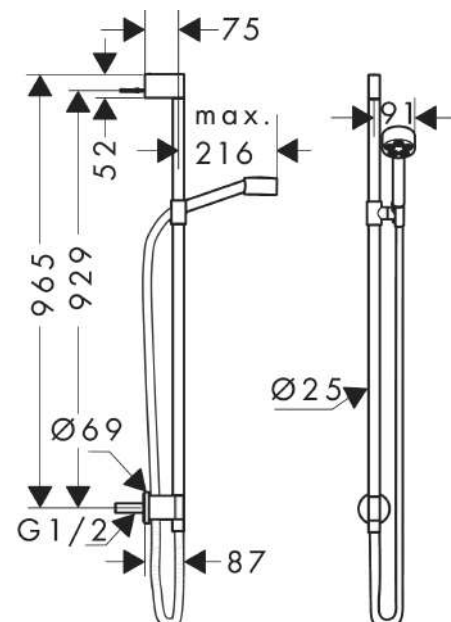

AXOR One
Shower set 75 1jet EcoSmart with wall connection
 Surfaces: **Stainless Steel Optic** Article Number: **48791800**

product features

- consists of: hand shower, shower bar, shower hose, slider, wall connector
- shower head size: 73 mm
- spray type: PowderRain
- maximum flow rate at 3 bar: 9,1 l/min
- minimum flow pressure: 0,8 bar
- shower hose with conical nut on both ends
- pivot connector prevent hose from tangling
- wall mounting: screw fastening
- wall supports of metal
- stand pipe length: 965.0 mm
- shower bar diameter: 25 mm
- profile stand pipe: round
- drilling distance 929 mm
- metal hand shower holder

Technology

Design awards

Product image

Scale drawing

AXOR One
Shower set 75 1jet EcoSmart with wall connection
 Surfaces: **Stainless Steel Optic** Article Number: **48791800**

Flowchart

The consumption was measured in combination with the appropriate fittings (thermosta/mixer/ in-wall valve) to reflect actual application in practice.

AXOR One
Shower set 75 1jet EcoSmart with wall connection
Surfaces: **Stainless Steel Optic** Article Number: **48791800**

Installation examples