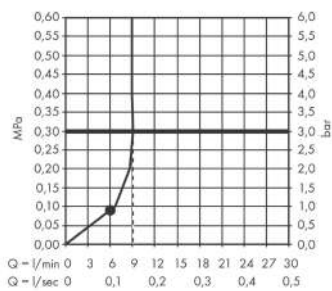

AXOR One
Shower set 75 1jet EcoSmart with wall connection
 Surfaces: **Stainless Steel Optic** Article Number: **48791800**

product features

- consists of: hand shower, shower bar, shower hose, slider, wall connector
- shower head size: 73 mm
- spray type: PowderRain
- maximum flow rate at 3 bar: 9,1 l/min
- minimum flow pressure: 0,8 bar
- shower hose with conical nut on both ends
- pivot connector prevent hose from tangling
- wall mounting: screw fastening
- wall supports of metal
- stand pipe length: 965.0 mm
- shower bar diameter: 25 mm
- profile stand pipe: round
- drilling distance 929 mm
- metal hand shower holder

Technology

Design awards

Product image

Scale drawing

AXOR One
Shower set 75 1jet EcoSmart with wall connection
 Surfaces: **Stainless Steel Optic** Article Number: **48791800**

Flowchart

The consumption was measured in combination with the appropriate fittings (thermosta/mixer/ in-wall valve) to reflect actual application in practice.