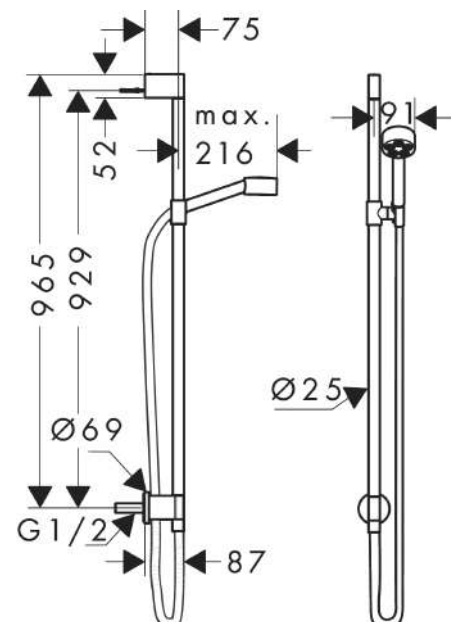

AXOR One
Shower set 75 1jet EcoSmart with wall connection
 Surfaces: **Matt Black** Article Number: **48791670**

product features

- consists of: hand shower, shower bar, shower hose, slider, wall connector
- shower head size: 73 mm
- spray type: PowderRain
- maximum flow rate at 3 bar: 9,1 l/min
- minimum flow pressure: 0,8 bar
- shower hose with conical nut on both ends
- pivot connector prevent hose from tangling
- wall mounting: screw fastening
- wall supports of metal
- stand pipe length: 965.0 mm
- shower bar diameter: 25 mm
- profile stand pipe: round
- drilling distance 929 mm
- metal hand shower holder

Technology

Design awards

Product image

Scale drawing

AXOR One
Shower set 75 1jet EcoSmart with wall connection
 Surfaces: **Matt Black** Article Number: **48791670**

Flowchart

The consumption was measured in combination with the appropriate fittings (thermosta/mixer/ in-wall valve) to reflect actual application in practice.

Exploded Drawing

Year of production: >06/21

AXOR One
Shower set 75 1jet EcoSmart with wall connection
 Surfaces: **Matt Black** Article Number: **48791670**

Spare part list

Year of production: >06/21

Pos.		Article Number	Price	PU
1	mounting set	96179000	€ 11,31	1
2	support cpl.	94358670	€ 187,43	1
3	screw	97795000	€ 8,45	1
4	tile-matching-disk 7 mm	96397000	-	1
5	cover	94527670	€ 85,68	1
6	O-Ring 13x3	98184000	€ 3,21	1
7	handshower	48651670	-	1
8	filter	92672000	€ 5,24	1
9	seal	98058000	€ 3,21	1
10	support, assy	95480670	€ 105,91	1
11	shower hose 1,60 m	28626670	-	1
12	sleeve	94361670	€ 129,23	1
13	set of non return valves DW 15	94074000	€ 13,92	1
14	connecting thread	95392000	€ 18,33	1
15	O-ring 14x2	98129000	€ 3,21	1
16	O-ring 17x2	98199000	€ 3,21	1
17	support cpl.	94359670	€ 67,00	1
18	hollow set screw M5x8	92851000	€ 3,21	1
19	connecting thread G½	95626000	€ 44,63	1
20	O-ring 13x2	98128000	€ 3,21	1