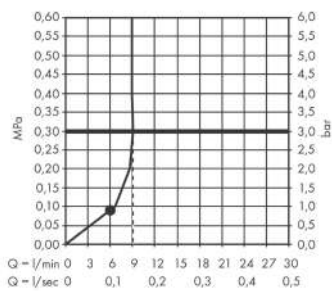

AXOR One
Shower set 75 1jet EcoSmart with wall connection
 Surfaces: **Matt Black** Article Number: **48791670**

product features

- consists of: hand shower, shower bar, shower hose, slider, wall connector
- shower head size: 73 mm
- spray type: PowderRain
- maximum flow rate at 3 bar: 9,1 l/min
- minimum flow pressure: 0,8 bar
- shower hose with conical nut on both ends
- pivot connector prevent hose from tangling
- wall mounting: screw fastening
- wall supports of metal
- stand pipe length: 965.0 mm
- shower bar diameter: 25 mm
- profile stand pipe: round
- drilling distance 929 mm
- metal hand shower holder

Technology

Design awards

Product image

Scale drawing

AXOR One
Shower set 75 1jet EcoSmart with wall connection
 Surfaces: **Matt Black** Article Number: **48791670**

Flowchart

The consumption was measured in combination with the appropriate fittings (thermosta/mixer/ in-wall valve) to reflect actual application in practice.