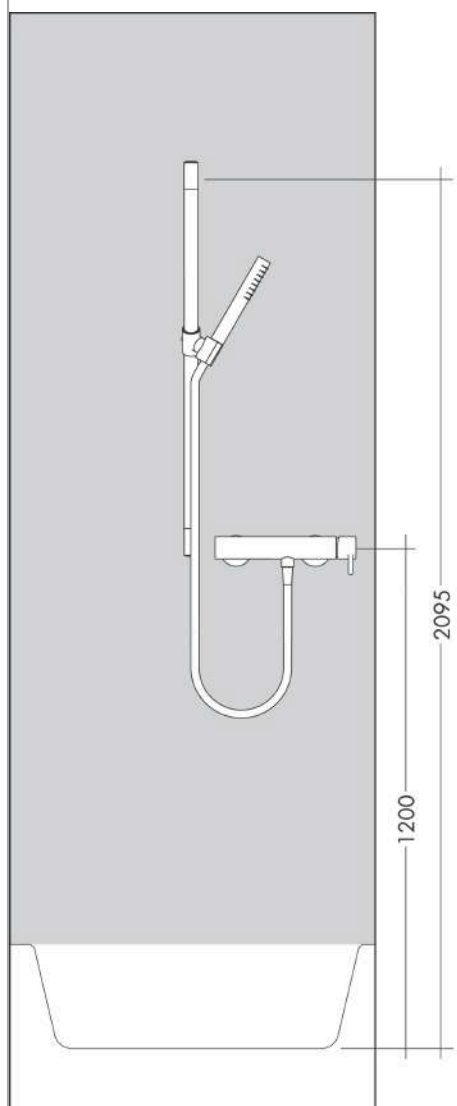

AXOR One
Shower set 75 1jet EcoSmart with wall connection
 Surfaces: **Matt Black** Article Number: **48791670**

product features

- consists of: hand shower, shower bar, shower hose, slider, wall connector
- shower head size: 73 mm
- spray type: PowderRain
- maximum flow rate at 3 bar: 9,1 l/min
- minimum flow pressure: 0,8 bar
- shower hose with conical nut on both ends
- pivot connector prevent hose from tangling
- wall mounting: screw fastening
- wall supports of metal
- stand pipe length: 965.0 mm
- shower bar diameter: 25 mm
- profile stand pipe: round
- drilling distance 929 mm
- metal hand shower holder

Technology

Design awards

Product image

Scale drawing

AXOR One
Shower set 75 1jet EcoSmart with wall connection
 Surfaces: **Matt Black** Article Number: **48791670**

Flowchart

The consumption was measured in combination with the appropriate fittings (thermosta/mixer/ in-wall valve) to reflect actual application in practice.

AXOR One
Shower set 75 1jet EcoSmart with wall connection
Surfaces: **Matt Black** Article Number: **48791670**

Installation examples

AXOR One
Shower set 75 1jet EcoSmart with wall connection
 Surfaces: **Matt Black** Article Number: **48791670**