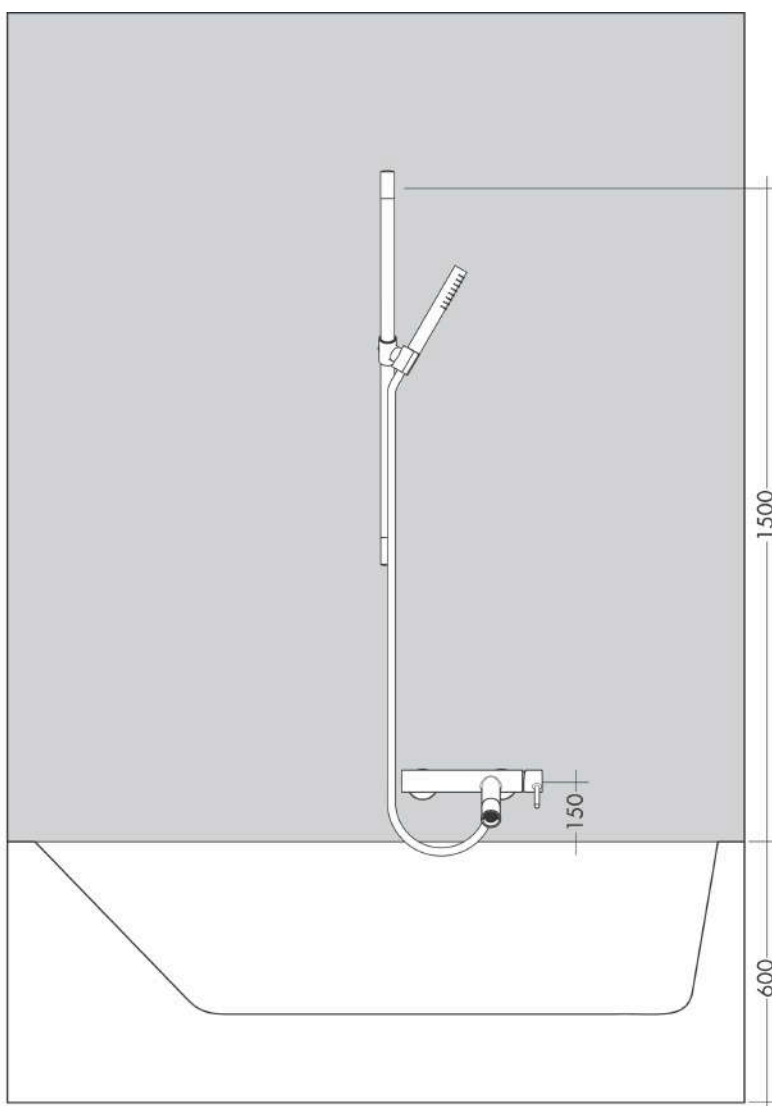

AXOR One
Shower set 75 1jet EcoSmart with wall connection
 Surfaces: **Matt Black** Article Number: **48791670**

product features

- consists of: hand shower, shower bar, shower hose, slider, wall connector
- shower head size: 73 mm
- spray type: PowderRain
- maximum flow rate at 3 bar: 9,1 l/min
- minimum flow pressure: 0,8 bar
- shower hose with conical nut on both ends
- pivot connector prevent hose from tangling
- wall mounting: screw fastening
- wall supports of metal
- stand pipe length: 965.0 mm
- shower bar diameter: 25 mm
- profile stand pipe: round
- drilling distance 929 mm
- metal hand shower holder

Technology

Design awards

Product image

Scale drawing

AXOR One
Shower set 75 1jet EcoSmart with wall connection
 Surfaces: **Matt Black** Article Number: **48791670**

Flowchart

The consumption was measured in combination with the appropriate fittings (thermosta/mixer/ in-wall valve) to reflect actual application in practice.

AXOR One
Shower set 75 1jet EcoSmart with wall connection
Surfaces: **Matt Black** Article Number: **48791670**

Installation examples

AXOR One
Shower set 75 1jet EcoSmart with wall connection
 Surfaces: **Matt Black** Article Number: **48791670**