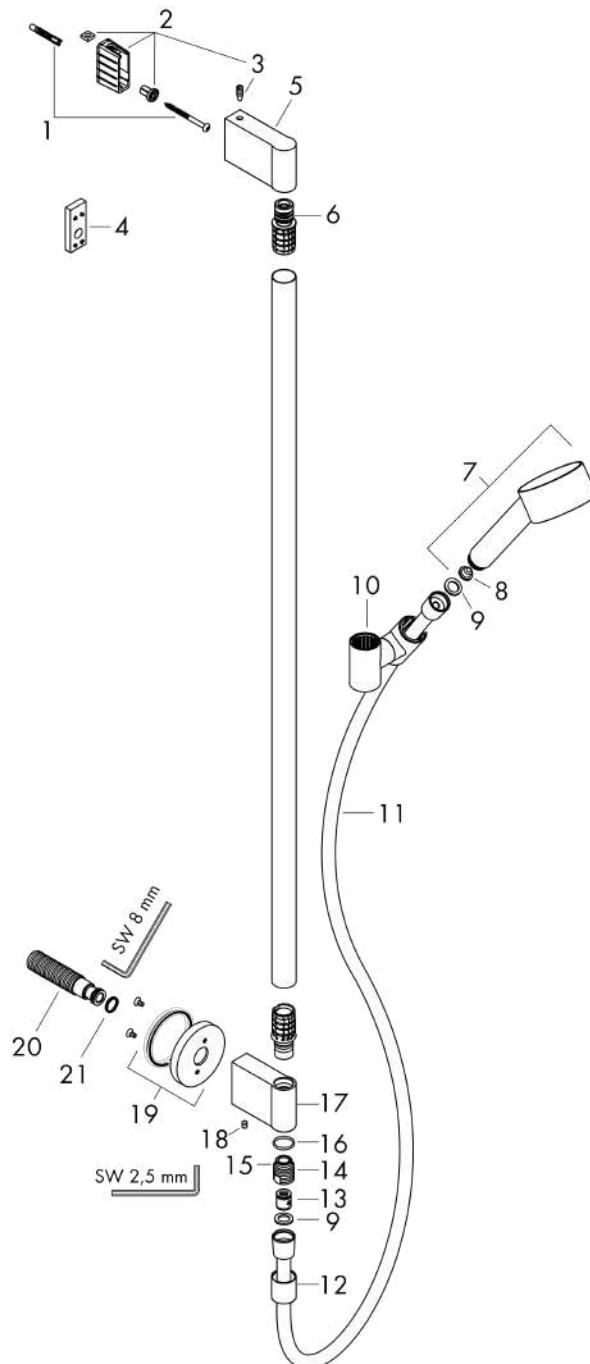

AXOR One
Shower set 75 1jet EcoSmart with wall connection
 Surfaces: **Matt Black** Article Number: **48791670**

product features

- consists of: hand shower, shower bar, shower hose, slider, wall connector
- shower head size: 73 mm
- spray type: PowderRain
- maximum flow rate at 3 bar: 9,1 l/min
- minimum flow pressure: 0,8 bar
- shower hose with conical nut on both ends
- pivot connector prevent hose from tangling
- wall mounting: screw fastening
- wall supports of metal
- stand pipe length: 965.0 mm
- shower bar diameter: 25 mm
- profile stand pipe: round
- drilling distance 929 mm
- metal hand shower holder

AXOR One
Shower set 75 1jet EcoSmart with wall connection
Surfaces: **Matt Black** Article Number: **48791670**

Installation examples

AXOR One
Shower set 75 1jet EcoSmart with wall connection
 Surfaces: **Matt Black** Article Number: **48791670**

Exploded Drawing

Year of production: >06/21

AXOR One
Shower set 75 1jet EcoSmart with wall connection
 Surfaces: **Matt Black** Article Number: **48791670**

Spare part list

Year of production: >06/21

Pos.		Article Number	Price	PU
1	mounting set	96179000	€ 11,31	1
2	support cpl.	94358670	€ 187,43	1
3	screw	97795000	€ 8,45	1
4	tile-matching-disk 7 mm	96397000	-	1
5	cover	94527670	€ 85,68	1
6	O-Ring 13x3	98184000	€ 3,21	1
7	handshower	48651670	-	1
8	filter	92672000	€ 5,24	1
9	seal	98058000	€ 3,21	1
10	support, assy	95480670	€ 105,91	1
11	shower hose 1,60 m	28626670	-	1
12	sleeve	94361670	€ 129,23	1
13	set of non return valves DW 15	94074000	€ 13,92	1
14	connecting thread	95392000	€ 18,33	1
15	O-ring 14x2	98129000	€ 3,21	1
16	O-ring 17x2	98199000	€ 3,21	1
17	support cpl.	94359670	€ 67,00	1
18	hollow set screw M5x8	92851000	€ 3,21	1
19	connecting thread G½	95626000	€ 44,63	1
20	O-ring 13x2	98128000	€ 3,21	1