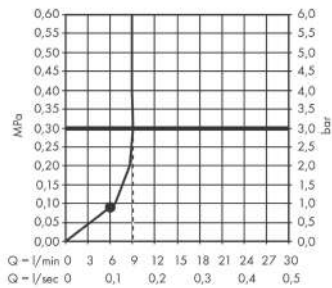

AXOR One

Shower set 75 1jet EcoSmart with wall connection

Surfaces: **Brushed Gold Optic** Article Number: **48791250**

product features

- consists of: hand shower, shower bar, shower hose, slider, wall connector
- shower head size: 73 mm
- spray type: PowderRain
- maximum flow rate at 3 bar: 9,1 l/min
- minimum flow pressure: 0,8 bar
- shower hose with conical nut on both ends
- pivot connector prevent hose from tangling
- wall mounting: screw fastening
- wall supports of metal
- stand pipe length: 965.0 mm
- shower bar diameter: 25 mm
- profile stand pipe: round
- drilling distance 929 mm
- metal hand shower holder

Technology

Design awards

Product image

Scale drawing

AXOR One
Shower set 75 1jet EcoSmart with wall connection
 Surfaces: **Brushed Gold Optic** Article Number: **48791250**

Flowchart

The consumption was measured in combination with the appropriate fittings (thermosta/mixer/ in-wall valve) to reflect actual application in practice.