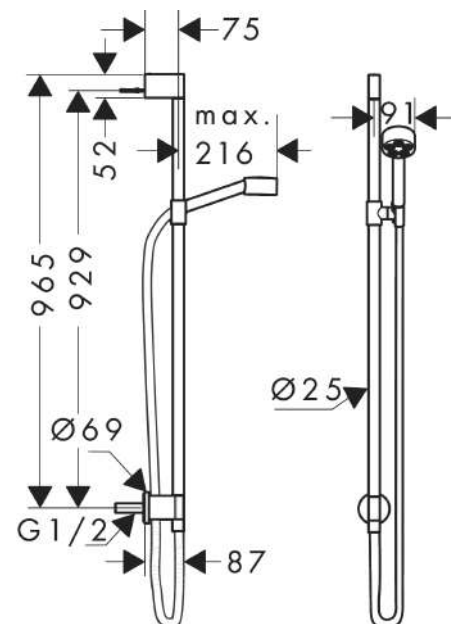

AXOR One

Shower set 75 1jet EcoSmart with wall connection

Surfaces: **Brushed Gold Optic** Article Number: **48791250**

product features

- consists of: hand shower, shower bar, shower hose, slider, wall connector
- shower head size: 73 mm
- spray type: PowderRain
- maximum flow rate at 3 bar: 9,1 l/min
- minimum flow pressure: 0,8 bar
- shower hose with conical nut on both ends
- pivot connector prevent hose from tangling
- wall mounting: screw fastening
- wall supports of metal
- stand pipe length: 965.0 mm
- shower bar diameter: 25 mm
- profile stand pipe: round
- drilling distance 929 mm
- metal hand shower holder

Technology

Design awards

Product image

Scale drawing

AXOR One
Shower set 75 1jet EcoSmart with wall connection
 Surfaces: **Brushed Gold Optic** Article Number: **48791250**

Flowchart

The consumption was measured in combination with the appropriate fittings (thermosta/mixer/ in-wall valve) to reflect actual application in practice.

AXOR One
Shower set 75 1jet EcoSmart with wall connection
Surfaces: **Brushed Gold Optic** Article Number: **48791250**

Installation examples