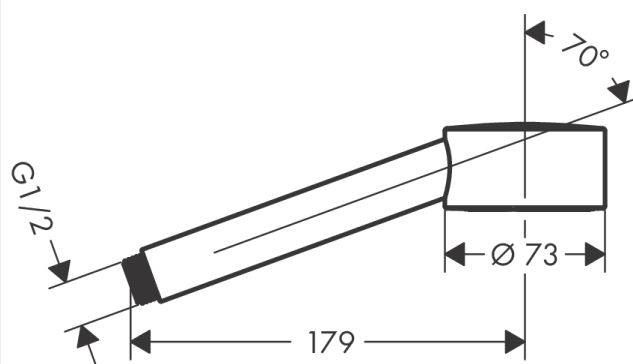

AXOR One
Hand shower 75 1jet EcoSmart
 Surfaces: **Brushed Brass** Article Number: **48651950**

product features

- shower head size: 73 mm
- spray type: PowderRain
- maximum flow rate at 3 bar: 9,1 l/min
- minimum flow pressure: 0,8 bar
- material: metal
- with internal water conduction
- rinseable screen seal
- connection thread G 1/2
- connection dimension: DN15
- suitable for continuous flow water heaters

Technology

Design awards

Certificates

Product image

Scale drawing

AXOR One
Hand shower 75 1jet EcoSmart
Surfaces: **Brushed Brass** Article Number: **48651950**

Flowchart

The consumption was measured in combination with the appropriate fittings (thermosta/mixer/
in-wall valve) to reflect actual application in practice.