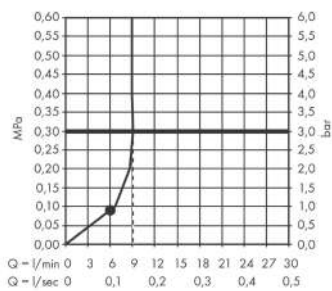

AXOR One
Hand shower 75 1jet EcoSmart
 Surfaces: **Brushed Brass** Article Number: **48651950**

product features

- shower head size: 73 mm
- spray type: PowderRain
- maximum flow rate at 3 bar: 9,1 l/min
- minimum flow pressure: 0,8 bar
- material: metal
- with internal water conduction
- rinseable screen seal
- connection thread G 1/2
- connection dimension: DN15
- suitable for continuous flow water heaters

Technology

Design awards

Certificates

Product image

Scale drawing

AXOR One
Hand shower 75 1jet EcoSmart
Surfaces: **Brushed Brass** Article Number: **48651950**

Flowchart

The consumption was measured in combination with the appropriate fittings (thermosta/mixer/
in-wall valve) to reflect actual application in practice.