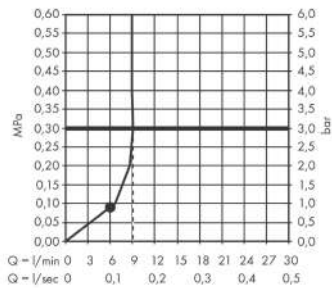

### product features

- shower head size: 73 mm
- spray type: PowderRain
- maximum flow rate at 3 bar: 9,1 l/min
- minimum flow pressure: 0,8 bar
- material: metal
- with internal water conduction
- rinseable screen seal
- connection thread G 1/2
- connection dimension: DN15
- suitable for continuous flow water heaters

### Product image

## Flowchart

The consumption was measured in combination with the appropriate fittings (thermosta/mixer/ in-wall valve) to reflect actual application in practice.