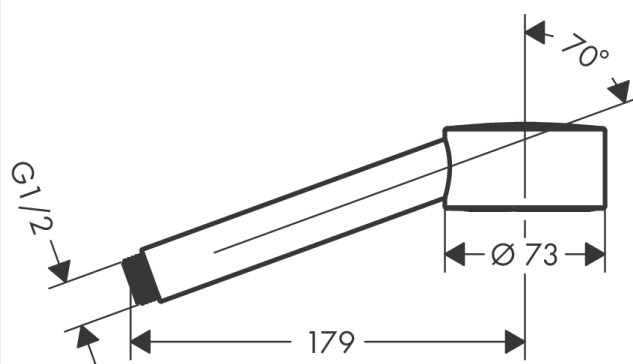

Scale drawing