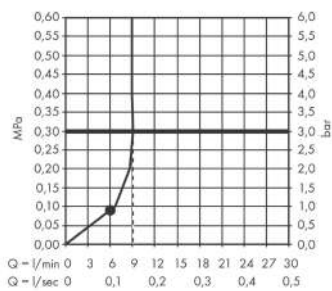

### product features

- shower head size: 73 mm
- spray type: PowderRain
- maximum flow rate at 3 bar: 9,1 l/min
- minimum flow pressure: 0,8 bar
- material: metal
- with internal water conduction
- rinseable screen seal
- connection thread G 1/2
- connection dimension: DN15
- suitable for continuous flow water heaters

### Product image

## Flowchart

The consumption was measured in combination with the appropriate fittings (thermosta/mixer/ in-wall valve) to reflect actual application in practice.