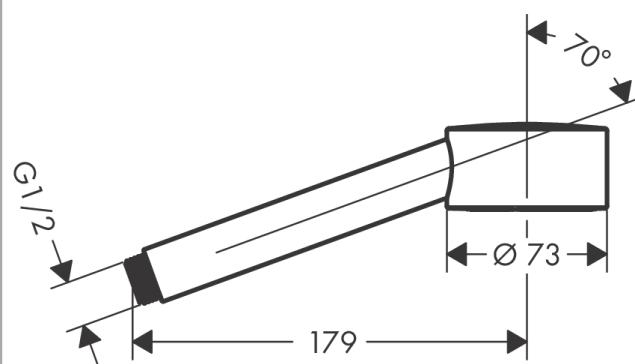

Scale drawing