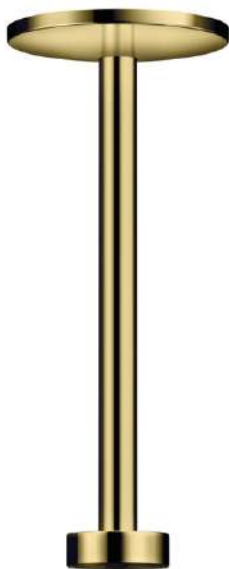

AXOR One
Ceiling connector 300 mm for overhead shower 280 2jet
Surfaces: **Polished Brass** Article Number: **48496930**

product features

- length: 300 mm
- installation type: on a basic set
- material: solid brass
- connection type: G ½

Product image