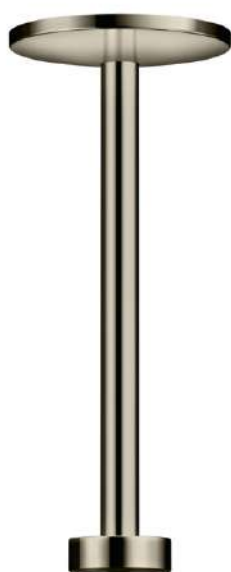

AXOR One
Ceiling connector 300 mm for overhead shower 280 2jet
Surfaces: **Polished Nickel** Article Number: **48496830**

product features

- length: 300 mm
- installation type: on a basic set
- material: solid brass
- connection type: G ½

Product image

Scale drawing