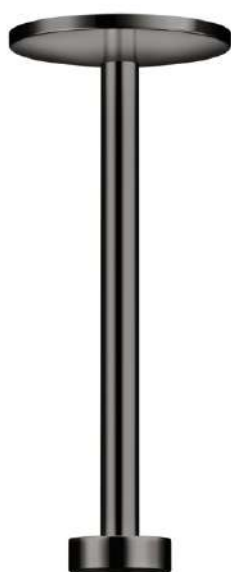

**AXOR One**  
**Ceiling connector 300 mm for overhead shower 280 2jet**  
Surfaces: **Polished Black Chrome** Article Number: **48496330**

#### product features

- length: 300 mm
- installation type: on a basic set
- material: solid brass
- connection type: G ½

#### Product image