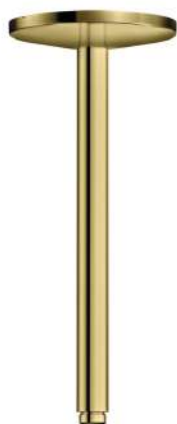

AXOR One
Ceiling connector 300 mm for overhead shower 280 1jet
Surfaces: **Polished Brass** Article Number: **48495930**

product features

- length: 300 mm
- installation type: exposed installation
- material: solid brass
- connection type: G ½

Product image