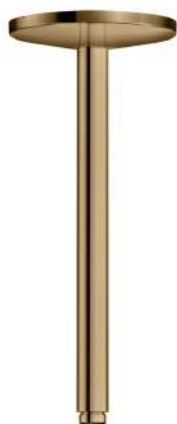

AXOR One
Ceiling connector 300 mm for overhead shower 280 1jet
Surfaces: **Polished Bronze** Article Number: **48495130**

product features

- length: 300 mm
- installation type: exposed installation
- material: solid brass
- connection type: G ½

Product image

Scale drawing