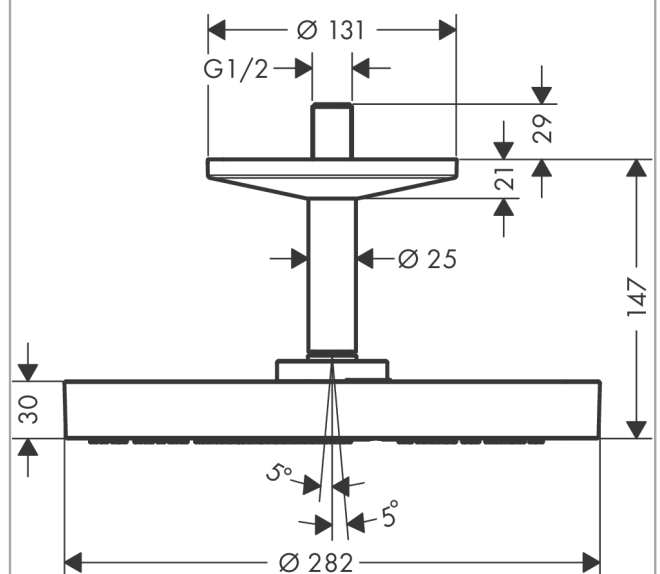

Scale drawing