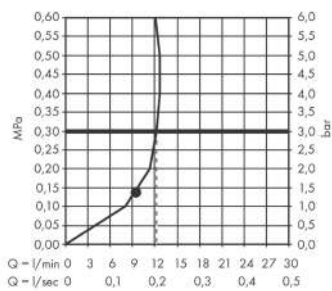

## AXOR One

Overhead shower 280 1jet with ceiling connection

Surfaces: **Brushed Nickel** Article Number: **48493820**

### Flowchart

The consumption was measured in combination with the appropriate fittings (thermosta/mixer/ in-wall valve) to reflect actual application in practice.