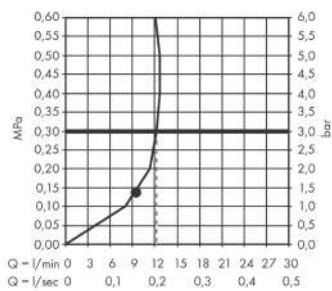

AXOR One
Overhead shower 280 1jet with ceiling connection
 Surfaces: **Stainless Steel Optic** Article Number: **48493800**

Flowchart

The consumption was measured in combination with the appropriate fittings (thermosta/mixer/ in-wall valve) to reflect actual application in practice.

AXOR One
Overhead shower 280 1jet with ceiling connection
Surfaces: **Stainless Steel Optic** Article Number: **48493800**

Exploded Drawing

Year of production: >04/21