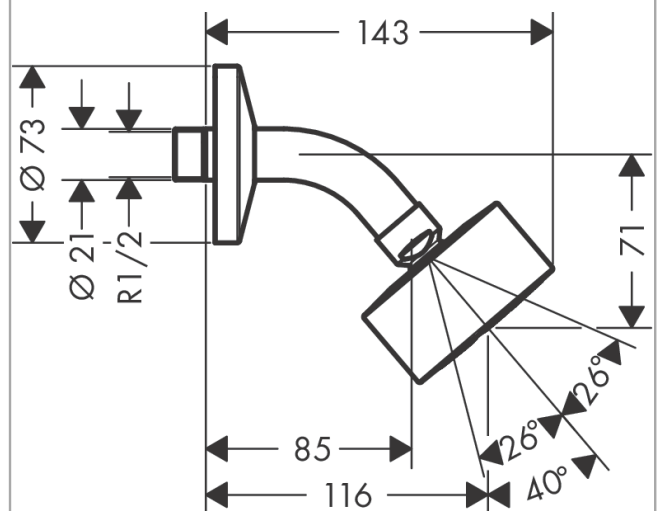

AXOR One
Overhead shower 75 1jet EcoSmart with shower arm
 Surfaces: **Polished Gold Optic** Article Number: **48490990**

product features

- consists of: overhead shower, shower arm
- shower head size: 73 mm
- spray type: PowderRain
- projection 116 mm
- ball-joint: overhead shower angle adjustable
- material spray disc: metal
- shower arm length 85 mm
- maximum flow rate at 3 bar: 8,7 l/min
- flow rate PowderRain spray (at 3 bar): 8,7 l/min
- function from: 6,3 l/min
- minimum flow pressure: 1 bar
- overhead shower removable for cleaning
- installation: wall
- connection thread G ½
- connection dimension: DN15
- suitable for continuous flow water heaters

Technology

Design awards

Certificates

Product image

Scale drawing

AXOR One
Overhead shower 75 1jet EcoSmart with shower arm
Surfaces: **Polished Gold Optic** Article Number: **48490990**

Flowchart