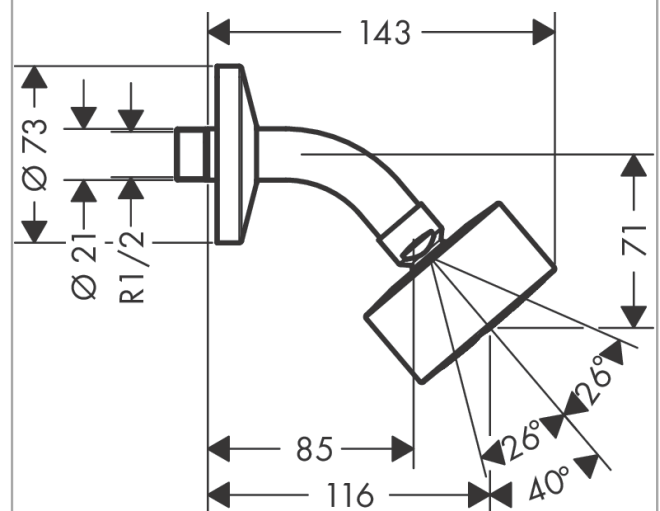

AXOR One

Overhead shower 75 1jet EcoSmart with shower arm

Surfaces: **Brushed Black Chrome** Article Number: **48490340**

product features

- consists of: overhead shower, shower arm
- shower head size: 73 mm
- spray type: PowderRain
- projection 116 mm
- ball-joint: overhead shower angle adjustable
- material spray disc: metal
- shower arm length 85 mm
- maximum flow rate at 3 bar: 8,7 l/min
- flow rate PowderRain spray (at 3 bar): 8,7 l/min
- function from: 6,3 l/min
- minimum flow pressure: 1 bar
- overhead shower removable for cleaning
- installation: wall
- connection thread G ½
- connection dimension: DN15
- suitable for continuous flow water heaters

Technology

Design awards

Certificates

Product image

Scale drawing

AXOR One
Overhead shower 75 1jet EcoSmart with shower arm
Surfaces: **Brushed Black Chrome** Article Number: **48490340**

Flowchart