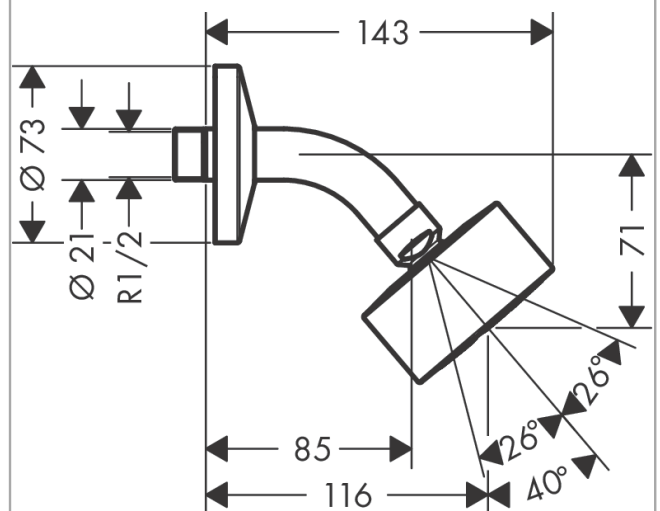

AXOR One
Overhead shower 75 1jet EcoSmart with shower arm
 Surfaces: **Chrome** Article Number: **48490000**

product features

- consists of: overhead shower, shower arm
- shower head size: 73 mm
- spray type: PowderRain
- projection 116 mm
- ball-joint: overhead shower angle adjustable
- material spray disc: metal
- shower arm length 85 mm
- maximum flow rate at 3 bar: 8,7 l/min
- flow rate PowderRain spray (at 3 bar): 8,7 l/min
- function from: 6,3 l/min
- minimum flow pressure: 1 bar
- overhead shower removable for cleaning
- installation: wall
- connection thread G ½
- connection dimension: DN15
- suitable for continuous flow water heaters

Technology

Design awards

Certificates

Product image

Scale drawing

AXOR One
Overhead shower 75 1jet EcoSmart with shower arm
Surfaces: **Chrome** Article Number: **48490000**

Flowchart