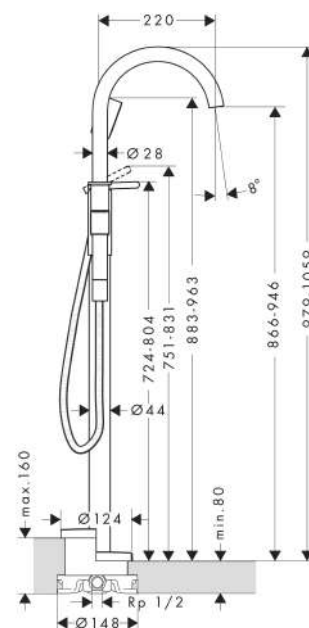

### product features

- consists of: single lever bath mixer floor standing, hand shower, shower hose, shower holder
- 2 functions
- projection: 220 mm
- spray type mixer: normal spray
- spray type hand shower: PowderRain
- maximum flow rate at 3 bar: 21,5 l/min
- flow rate for bath spout at 3 bar: 21,5 l/min
- flow rate of hand shower at 3 bar: 8 l/min
- ceramic cartridge
- temperature limitation adjustable
- diverter with automatic resetting
- non-return valve
- connection dimension: DN15
- connection type: basic set
- min. operating pressure: 1 bar
- max. operating pressure: 10 bar

### Scale drawing

**AXOR One**  
**Single lever bath mixer floor-standing**  
 Surfaces: **Polished Gold Optic**    Article Number: **48440990**