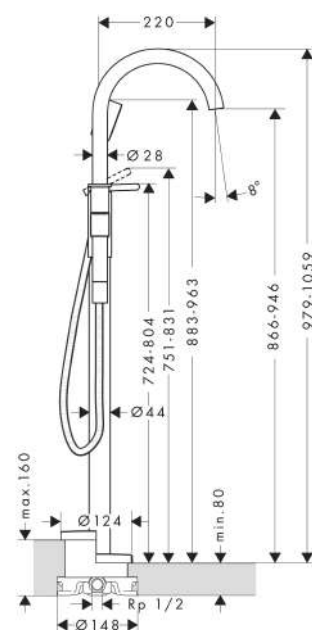

AXOR One
Single lever bath mixer floor-standing
 Surfaces: **Brushed Chrome** Article Number: **48440260**

product features

- consists of: single lever bath mixer floor standing, hand shower, shower hose, shower holder
- 2 functions
- projection: 220 mm
- spray type mixer: normal spray
- spray type hand shower: PowderRain
- maximum flow rate at 3 bar: 21,5 l/min
- flow rate for bath spout at 3 bar: 21,5 l/min
- flow rate of hand shower at 3 bar: 8 l/min
- ceramic cartridge
- temperature limitation adjustable
- diverter with automatic resetting
- non-return valve
- connection dimension: DN15
- connection type: basic set
- min. operating pressure: 1 bar
- max. operating pressure: 10 bar

Technology

Product image

Scale drawing

AXOR One
Single lever bath mixer floor-standing
Surfaces: **Brushed Chrome** Article Number: **48440260**

Flowchart