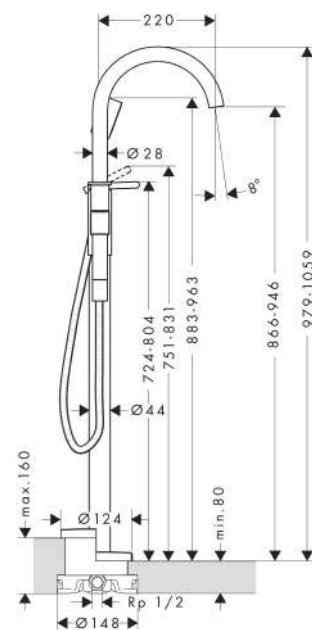

AXOR One
Single lever bath mixer floor-standing
 Surfaces: **Brushed Bronze** Article Number: **48440140**

product features

- consists of: single lever bath mixer floor standing, hand shower, shower hose, shower holder
- 2 functions
- projection: 220 mm
- spray type mixer: normal spray
- spray type hand shower: PowderRain
- maximum flow rate at 3 bar: 21,5 l/min
- flow rate for bath spout at 3 bar: 21,5 l/min
- flow rate of hand shower at 3 bar: 8 l/min
- ceramic cartridge
- temperature limitation adjustable
- diverter with automatic resetting
- non-return valve
- connection dimension: DN15
- connection type: basic set
- min. operating pressure: 1 bar
- max. operating pressure: 10 bar

Technology

Product image

Scale drawing

AXOR One
Single lever bath mixer floor-standing
 Surfaces: **Brushed Bronze** Article Number: **48440140**

Flowchart