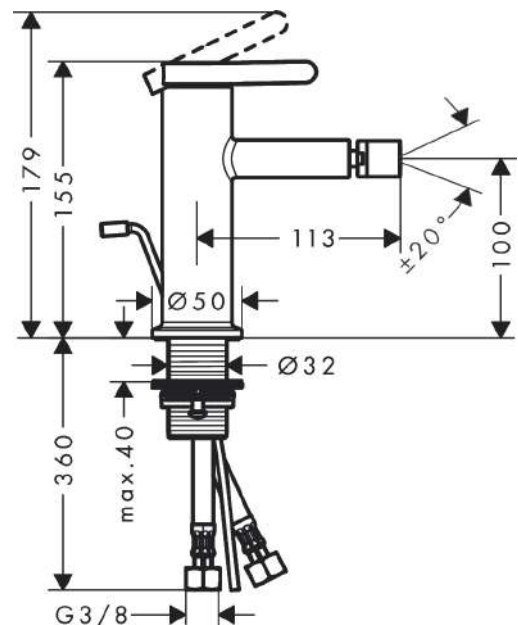

### Single lever bidet mixer with pop-up waste set

Surfaces: **Polished Gold Optic** Article Number: **48210990**

#### product features

- consists of: single lever bidet mixer, waste set
- projection 113 mm
- spout height: 100 mm
- aerator with ball pivot
- spray type: normal spray
- maximum flow rate at 3 bar: 5 l/min
- ceramic cartridge
- temperature limitation adjustable
- suitable for continuous flow water heaters
- pop-up waste set G 1¼
- material waste set: metal
- connection type: G ¾ connections
- connection dimension: DN15

#### Scale drawing

**AXOR One**  
**Single lever bidet mixer with pop-up waste set**  
Surfaces: **Polished Gold Optic** Article Number: **48210990**