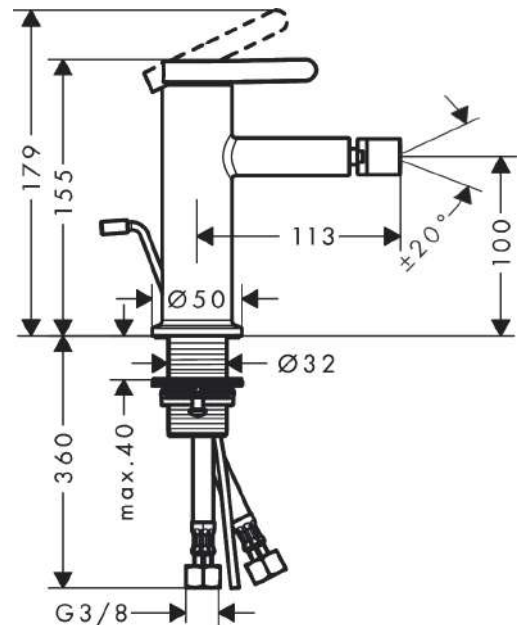

AXOR One

Single lever bidet mixer with pop-up waste set

Surfaces: **Polished Brass** Article Number: **48210930**

product features

- consists of: single lever bidet mixer, waste set
- projection 113 mm
- spout height: 100 mm
- aerator with ball pivot
- spray type: normal spray
- maximum flow rate at 3 bar: 5 l/min
- ceramic cartridge
- temperature limitation adjustable
- suitable for continuous flow water heaters
- pop-up waste set G 1¼
- material waste set: metal
- connection type: G ¾ connections
- connection dimension: DN15

Technology

Product image

Scale drawing

AXOR One
Single lever bidet mixer with pop-up waste set
Surfaces: **Polished Brass** Article Number: **48210930**

Flowchart