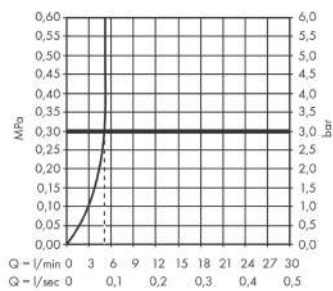

AXOR One

Basin mixer for concealed installation wall-mounted Select with spout 220 mm

Surfaces: **Matt Black** Article Number: **48112670**

Flowchart