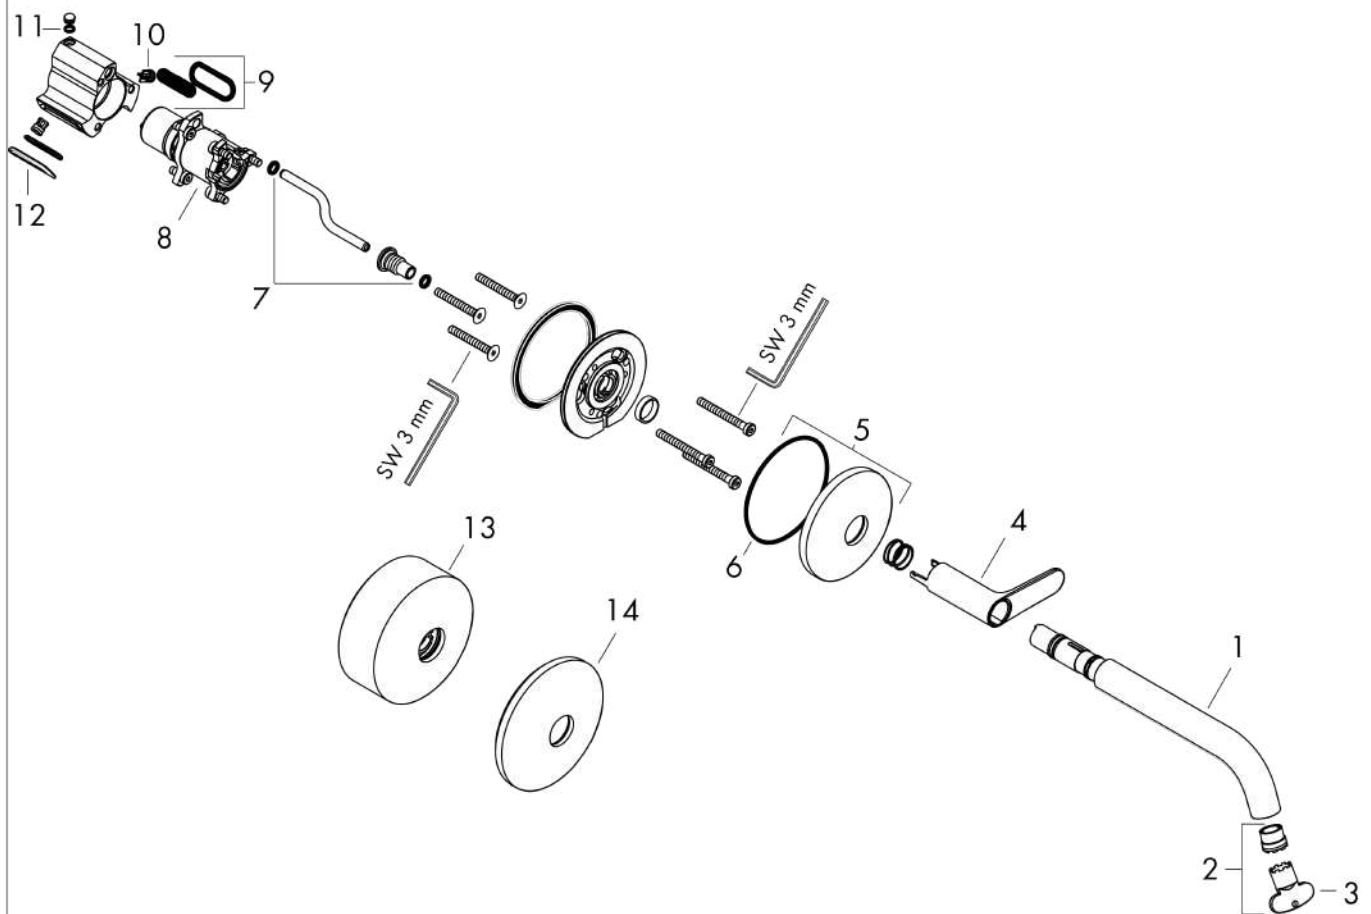

AXOR One

Basin mixer for concealed installation wall-mounted Select with spout 220 mm

Surfaces: **Matt Black** Article Number: **48112670**

product features

- consists of: basin mixer for concealed installation wall-mounted, waste set
- projection: 220 mm
- spray type: Normal spray
- maximum flow rate at 3 bar: 5 l/min
- Select cartridge with temperature control
- suitable for continuous flow water heaters
- non-closing waste set
- connection type: basic set
- connection dimension: DN15

Technology

Design awards

Certificates

Product image

Scale drawing

AXOR One

Basin mixer for concealed installation wall-mounted Select with spout 220 mm

Surfaces: **Matt Black** Article Number: **48112670**

Flowchart

AXOR One

Basin mixer for concealed installation wall-mounted Select with spout 220 mm

Surfaces: **Matt Black** Article Number: **48112670**

Exploded Drawing

Year of production: >06/21

AXOR One

Basin mixer for concealed installation wall-mounted Select with spout 220 mm

Surfaces: **Matt Black** Article Number: **48112670**

Spare part list

Year of production: >06/21

Pos.		Article Number	Price	PU
1	spout cpl.	94313670	€ 187,43	1
2	aerator cpl.	93118000	€ 22,37	1
3	special tool	98987000	€ 8,45	1
4	handle	94314670	€ 187,43	1
5	escutcheon Ø 80 mm	94315670	€ 129,23	1
6	O-ring 72x2	98395000	€ 3,21	1
7	O-ring 6x2	98458000	€ 3,21	1
8	cartridge, assy	94317000	€ 329,87	1
9	filter	94316000	€ 28,20	1
10	non return valve	93250000	€ 13,92	1
11	O-ring 4x1,5	93463000	€ 3,21	1
12	O-ring 25x2,5	92146000	€ 13,92	1
13	escutcheon height = 36 mm (when wall is not deep enough).	13610670	-	1
14	escutcheon Ø 90 mm	13611670	-	1
a	base body	13625180	-	1
b	extension 25 mm	13609000	-	1