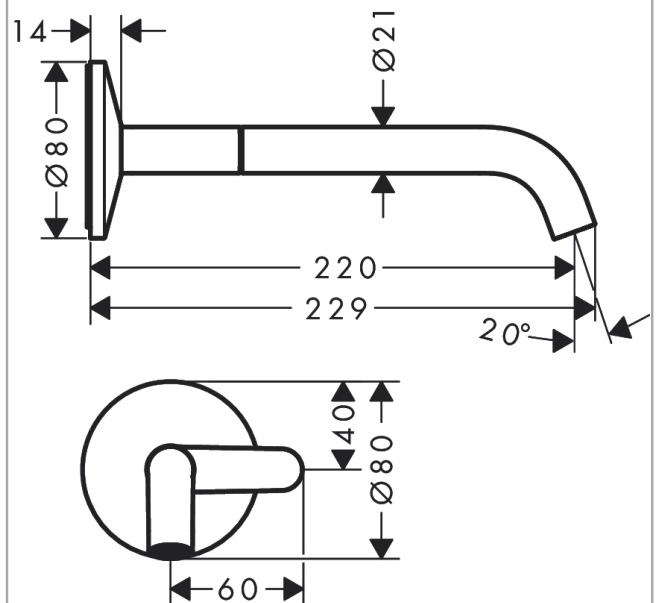

AXOR One

Basin mixer for concealed installation wall-mounted Select with spout 220 mm

Surfaces: **Matt Black** Article Number: **48112670**

product features

- consists of: basin mixer for concealed installation wall-mounted, waste set
- projection: 220 mm
- spray type: Normal spray
- maximum flow rate at 3 bar: 5 l/min
- Select cartridge with temperature control
- suitable for continuous flow water heaters
- non-closing waste set
- connection type: basic set
- connection dimension: DN15

Technology

Design awards

Certificates

Product image

Scale drawing

AXOR One

Basin mixer for concealed installation wall-mounted Select with spout 220 mm

Surfaces: **Matt Black** Article Number: **48112670**

Flowchart

AXOR One

Basin mixer for concealed installation wall-mounted Select with spout 220 mm

Surfaces: **Matt Black** Article Number: **48112670**

Exploded Drawing

Year of production: >06/21

AXOR One

Basin mixer for concealed installation wall-mounted Select with spout 220 mm

Surfaces: **Matt Black** Article Number: **48112670**

Spare part list

Year of production: >06/21

Pos.		Article Number	Price	PU
1	spout cpl.	94313670	€ 187,43	1
2	aerator cpl.	93118000	€ 22,37	1
3	special tool	98987000	€ 8,45	1
4	handle	94314670	€ 187,43	1
5	escutcheon Ø 80 mm	94315670	€ 129,23	1
6	O-ring 72x2	98395000	€ 3,21	1
7	O-ring 6x2	98458000	€ 3,21	1
8	cartridge, assy	94317000	€ 329,87	1
9	filter	94316000	€ 28,20	1
10	non return valve	93250000	€ 13,92	1
11	O-ring 4x1,5	93463000	€ 3,21	1
12	O-ring 25x2,5	92146000	€ 13,92	1
13	escutcheon height = 36 mm (when wall is not deep enough).	13610670	-	1
14	escutcheon Ø 90 mm	13611670	-	1
a	base body	13625180	-	1
b	extension 25 mm	13609000	-	1