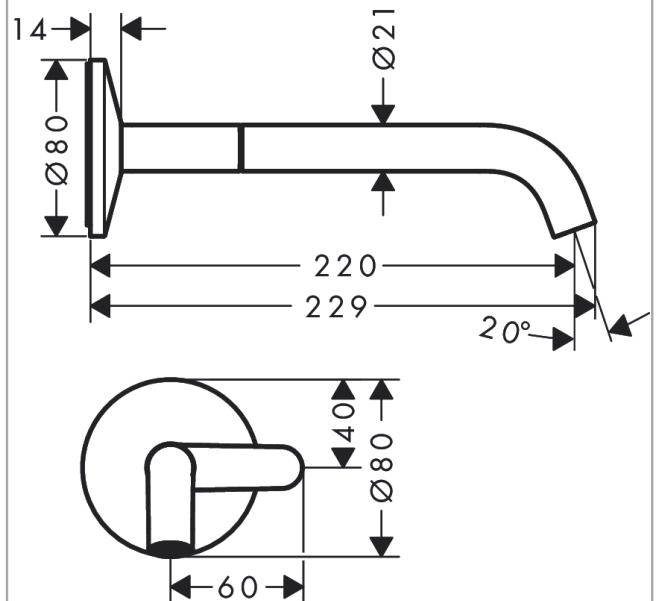

AXOR One

Basin mixer for concealed installation wall-mounted Select with spout 220 mm

Surfaces: **Polished Black Chrome** Article Number: **48112330**

product features

- consists of: basin mixer for concealed installation wall-mounted, waste set
- projection: 220 mm
- spray type: Normal spray
- maximum flow rate at 3 bar: 5 l/min
- Select cartridge with temperature control
- suitable for continuous flow water heaters
- non-closing waste set
- connection type: basic set
- connection dimension: DN15

Technology

Design awards

Certificates

Product image

Scale drawing

AXOR One

Basin mixer for concealed installation wall-mounted Select with spout 220 mm

Surfaces: **Polished Black Chrome** Article Number: **48112330**

Flowchart