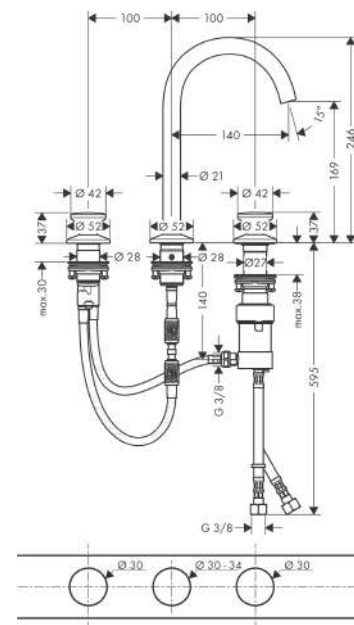

AXOR One

3-hole basin mixer Select 170 with push-open waste set

Surfaces: **Polished Gold Optic** Article Number: **48070990**

product features

- consists of: 3-hole basin mixer, waste set
- ComfortZone 170
- projection: 140 mm
- spout height: 169 mm
- swivel range 120°
- spray type: Normal spray
- maximum flow rate at 3 bar: 5 l/min
- right handle: Select cartridge with temperature control
- left handle: volume control
- temperature limitation adjustable
- suitable for continuous flow water heaters
- push-open waste set G 1¼
- material waste set: metal
- connection type: G ¾ connections
- connection dimension: DN15

Technology

Certificates

Product image

Scale drawing

AXOR One
3-hole basin mixer Select 170 with push-open waste set
Surfaces: **Polished Gold Optic** Article Number: **48070990**

Flowchart