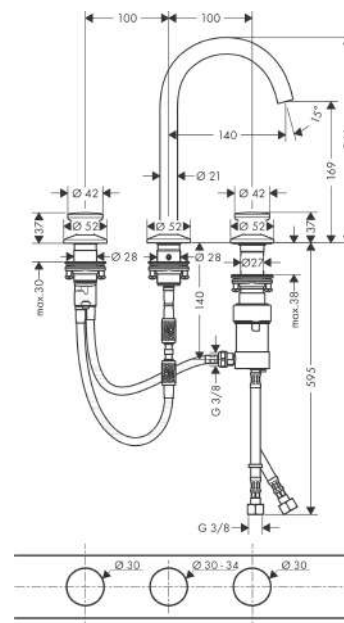

AXOR One
3-hole basin mixer Select 170 with push-open waste set
 Surfaces: **Brushed Red Gold** Article Number: **48070310**

product features

- consists of: 3-hole basin mixer, waste set
- ComfortZone 170
- projection: 140 mm
- spout height: 169 mm
- swivel range 120°
- spray type: Normal spray
- maximum flow rate at 3 bar: 5 l/min
- right handle: Select cartridge with temperature control
- left handle: volume control
- temperature limitation adjustable
- suitable for continuous flow water heaters
- push-open waste set G 1¼
- material waste set: metal
- connection type: G ¾ connections
- connection dimension: DN15

Technology

Certificates

Product image

Scale drawing

AXOR One
3-hole basin mixer Select 170 with push-open waste set
Surfaces: **Brushed Red Gold** Article Number: **48070310**

Flowchart