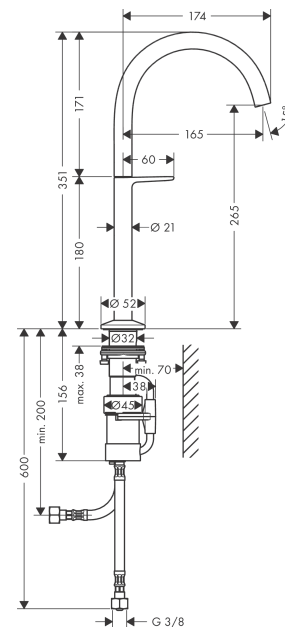

AXOR One

Basin mixer Select 260 for wash bowls with push-open waste set

Surfaces: **Polished Brass** Article Number: **48030930**

product features

- consists of: Basin mixer, waste set
- ComfortZone 260
- projection: 165 mm
- spout height: 265 mm
- spray type: Normal spray
- maximum flow rate at 3 bar: 5 l/min
- Select cartridge with temperature control
- temperature limitation adjustable
- suitable for continuous flow water heaters
- push-open waste set G 1¼
- material waste set: metal
- connection type: G ¾ connections
- connection dimension: DN15
- cold water in middle position

Technology

Design awards

Certificates

Product image

Scale drawing

AXOR One
Basin mixer Select 260 for wash bowls with push-open waste set
Surfaces: **Polished Brass** Article Number: **48030930**

Flowchart