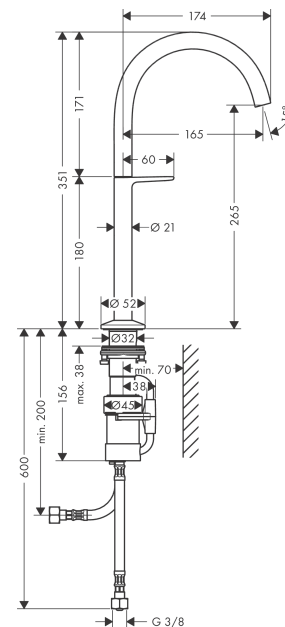

AXOR One

Basin mixer Select 260 for wash bowls with push-open waste set

Surfaces: **Brushed Bronze** Article Number: **48030140**

product features

- consists of: Basin mixer, waste set
- ComfortZone 260
- projection: 165 mm
- spout height: 265 mm
- spray type: Normal spray
- maximum flow rate at 3 bar: 5 l/min
- Select cartridge with temperature control
- temperature limitation adjustable
- suitable for continuous flow water heaters
- push-open waste set G 1¼
- material waste set: metal
- connection type: G ¾ connections
- connection dimension: DN15
- cold water in middle position

Technology

Design awards

Certificates

Product image

Scale drawing

AXOR One
Basin mixer Select 260 for wash bowls with push-open waste set
Surfaces: **Brushed Bronze** Article Number: **48030140**

Flowchart