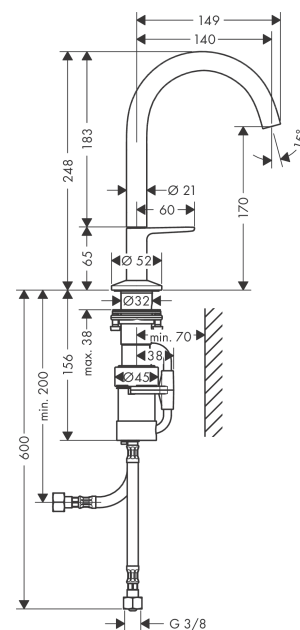

AXOR One
Basin mixer Select 170 with push-open waste set
 Surfaces: **Brushed Black Chrome** Article Number: **48020340**

product features

- consists of: Basin mixer, waste set
- ComfortZone 170
- projection: 140 mm
- spout height: 170 mm
- spray type: Normal spray
- maximum flow rate at 3 bar: 5 l/min
- Select cartridge with temperature control
- temperature limitation adjustable
- suitable for continuous flow water heaters
- push-open waste set G 1¼
- material waste set: metal
- connection type: G ¾ connections
- connection dimension: DN15
- cold water in middle position

Technology

Design awards

Certificates

Product image

Scale drawing

AXOR One
Basin mixer Select 170 with push-open waste set
 Surfaces: **Brushed Black Chrome** Article Number: **48020340**

Flowchart